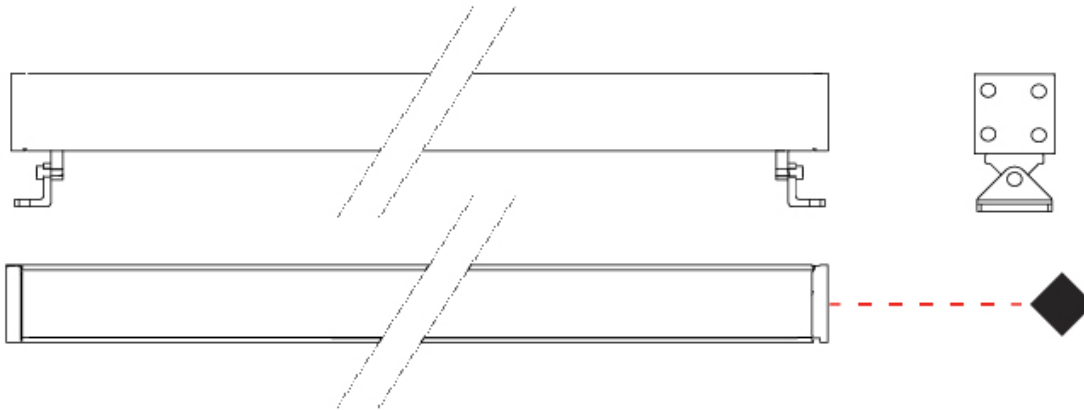

MINI CORNICHE SURFACE

E9W593-

PROJECT _____

TYPE _____

SPECIFIER _____

QUANTITY _____

DATE _____

E