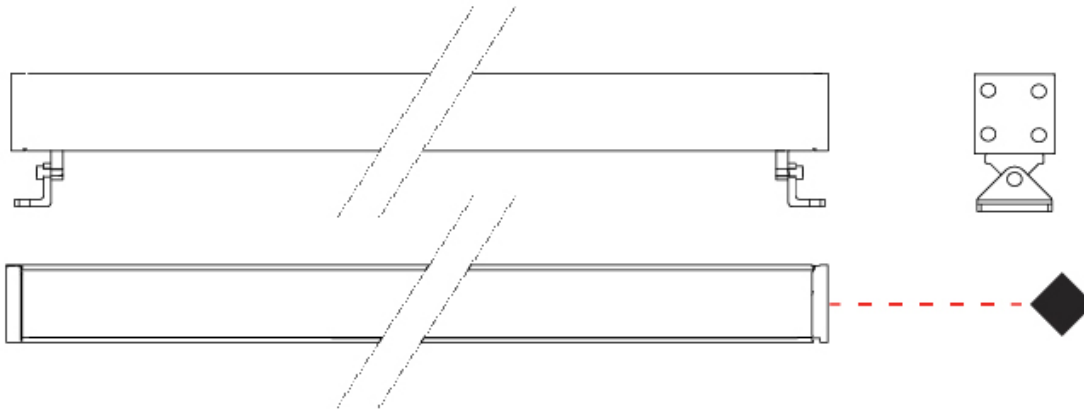

MINI CORNICHE SURFACE

E9W591-

PROJECT	_____
TYPE	_____
SPECIFIER	_____
QUANTITY	_____
DATE	_____

E