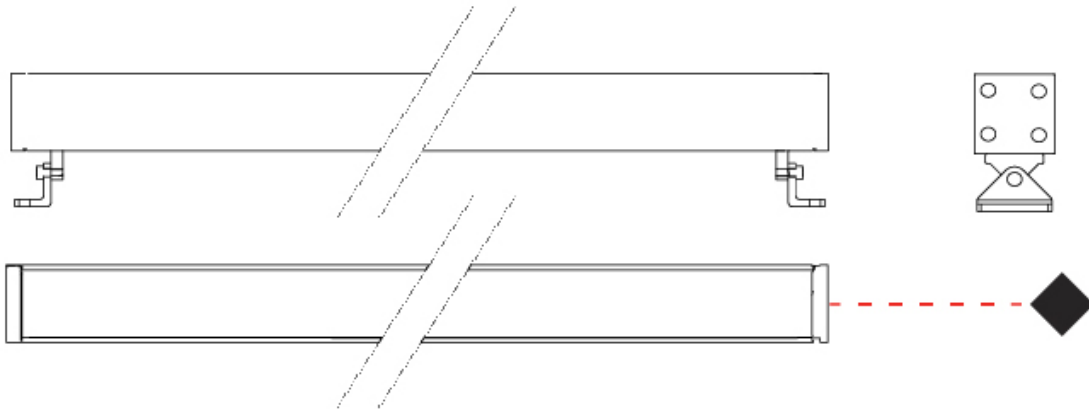

MINI CORNICHE SURFACE

E9W592-

PROJECT	_____
TYPE	_____
SPECIFIER	_____
QUANTITY	_____
DATE	_____