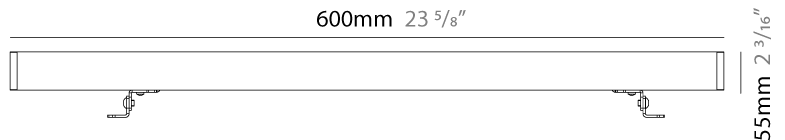

1. To build a product code in our configurator select the specify button on the base model # product page
2. To build a manual product code on this datasheet choose from the options listed below in blue font and add the suffix to the base model #

GENERAL

Series: Mini Corniche
Brand: Platek
Division: Exterior
Mounting Type: Surface
Mounting Location: Wall
Subcategory: Wallwash

PHYSICAL

Shape: Rectangle
Length (mm): 600
Length (in): 23 ⁵/₈"
Width (mm): 32
Width (in): 1 ¹/₄"
Height (mm): 32
Height (in): 1 ¹/₄"
Extension (mm): 55
Extension (in): 2 ³/₁₆"
Light Distribution: Adjustable / Direct
Weight (kg): 1.8
Weight (lbs): 4.0
Screws: A4 stainless steel
Diffuser: Clear tempered glass
Gasket: Gore-Tex valve to prevent condensation inside the fitting.
Fixture Finish: BLK / WHI / GRY / COR / ANT / BRZ
Fixture Material: Extruded Aluminum

ELECTRICAL

Lamp Type: LED
Total Output Wattage (W): 23
Dimming: Bluetooth technology or DMX
Control Gear: DMX
Driver Included: No
Driver Location: Remote
Driver Type: Constant Current - Universal
Driver Class: Class 2
Input Voltage (V): 120 - 277
Constant Current (MA): 500

LED

Number of LEDs: 16
Color Temperature (°K): RGBW
CRI: >80 CRI
Lamp Life (hrs): 60000
Special LEDs offerings: RGBW

OPTICAL

Optic°: 26 / 40 / ELL

RATINGS AND CERTIFICATIONS

Certified By: Certified for North American Standards
IP rating: IP65
IK Rating: IK07
Bug Rating: B1 U0 G0

PROJECT
TYPE
SPECIFIER
QUANTITY
DATE

32mm 1 ¹/₄ "

30mm 1 ³/₁₆ "