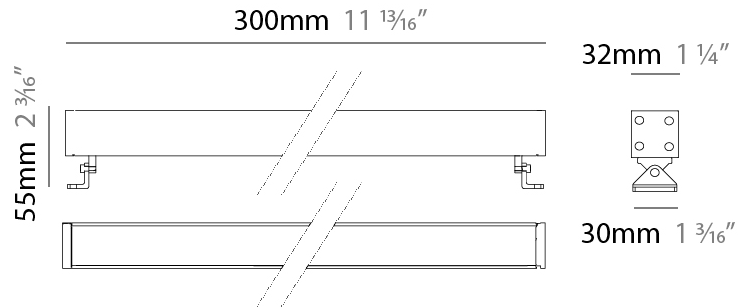

E9W592-

base number   Finish Options   Lens Options

1. To build a product code in our configurator select the specify button on the base model # product page
2. To build a manual product code on this datasheet choose from the options listed below in blue font and add the suffix to the base model #

GENERAL

Series: Mini Corniche
Brand: Platek
Division: Exterior
Mounting Type: Surface
Mounting Location: Wall
Subcategory: Wallwash

PHYSICAL

Shape: Rectangle
Length (mm): 300
Length (in): 11 ¹³/₁₆"
Width (mm): 32
Width (in): 1 ¹/₄"
Extension (mm): 55
Extension (in): 2 ³/₁₆"
Light Distribution: Adjustable / Direct
Weight (kg): 1.2
Weight (lbs): 2.6
Screws: A4 stainless steel
Diffuser: Clear tempered glass
Gasket: Gore-Tex valve to prevent condensation inside the fitting.
Fixture Finish: [BLK](#) / [WHI](#) / [GRY](#) / [COR](#) / [ANT](#) / [BRZ](#)
Fixture Material: Extruded Aluminum

ELECTRICAL

Lamp Type: LED
Total Output Wattage (W): 11.5
Dimming: Bluetooth technology or DMX
Driver Included: No
Driver Location: Remote
Driver Type: Constant Current - Universal
Driver Class: Class 2
Input Voltage (V): 120 - 277
Constant Current (MA): 500

LED

Number of LEDs: 8
Color Temperature (°K): RGBW
CRI: >80 CRI
Lamp Life (hrs): 60000
Special LEDs offerings: RGBW

OPTICAL

Optic°: [26](#) / [40](#) / [ELL](#)

RATINGS AND CERTIFICATIONS

Certified By: Certified for North American Standards
IP rating: IP65
IK Rating: IK07
Bug Rating: B1 U0 G0

PROJECT
TYPE
SPECIFIER
QUANTITY
DATE