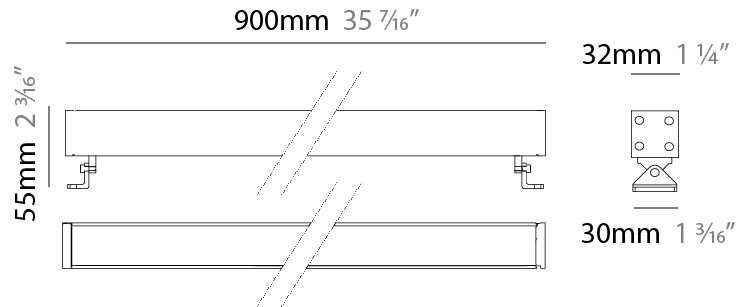

GENERAL

Series: Mini Corniche
Brand: Platek
Division: Exterior
Mounting Type: Surface
Mounting Location: Wall
Subcategory: Wallwash

PHYSICAL

Shape: Rectangle
Length (mm): 900
Length (in): 35 ⁷/₁₆"
Width (mm): 32
Width (in): 1 ¹/₄"
Height (mm): 32
Height (in): 1 ¹/₄"
Extension (mm): 55
Extension (in): 2 ³/₁₆"
Light Distribution: Adjustable / Direct
Weight (kg): 2.2
Weight (lbs): 4.8
Screws: A4 stainless steel
Diffuser: Clear tempered glass
Gasket: Gore-Tex valve to prevent condensation inside the fitting.
Fixture Finish: BLK / WHI / GRY / COR / ANT / BRZ
Fixture Material: Extruded Aluminum

ELECTRICAL

Lamp Type: LED
Total Output Wattage (W): 35
Dimming: Bluetooth technology or DMX
Control Gear: DMX
Driver Included: No
Driver Location: Remote
Driver Type: Constant Current - Universal
Driver Class: Class 2
Input Voltage (V): 120 - 277
Constant Current (MA): 500

LED

Number of LEDs: 24
Color Temperature (°K): RGBW
CRI: >80 CRI
Lamp Life (hrs): 60000
Special LEDs offerings: RGBW

OPTICAL

Optic°: 26 / 40 / ELL

RATINGS AND CERTIFICATIONS

Certified By: Certified for North American Standards
IP rating: IP65
IK Rating: IK07
Bug Rating: B1 U0 G0

PROJECT _____
TYPE _____
SPECIFIER _____
QUANTITY _____
DATE _____