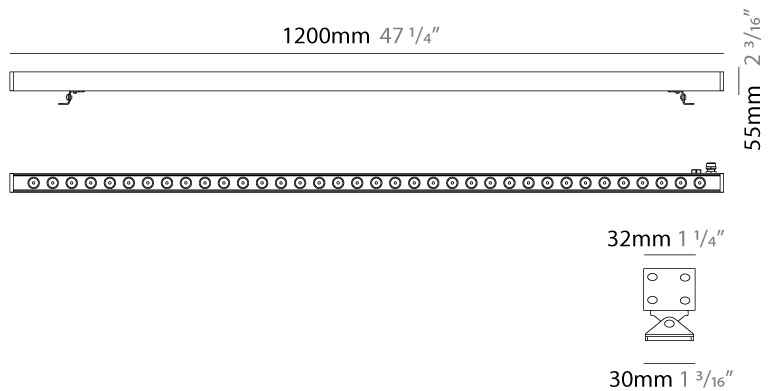

1. To build a product code in our configurator select the specify button on the base model # product page
2. To build a manual product code on this datasheet choose from the options listed below in blue font and add the suffix to the base model #

GENERAL

Series: Mini Corniche
Brand: Platek
Division: Exterior
Mounting Type: Surface
Mounting Location: Wall
Subcategory: Wallwash

PHYSICAL

Shape: Rectangle
Length (mm): 1200
Length (in): 47 1/4
Width (mm): 32
Width (in): 1 1/4
Height (mm): 32
Height (in): 1 1/4
Extension (mm): 55
Extension (in): 2 3/16
Light Distribution: Adjustable / Direct
Weight (kg): 2.5
Weight (lbs): 5.5
Screws: A4 stainless steel
Diffuser: Clear tempered glass
Gasket: Gore-Tex valve to prevent condensation inside the fitting.
Fixture Finish: BLK / WHI / GRY / COR / ANT / BRZ
Fixture Material: Extruded Aluminum

ELECTRICAL

Lamp Type: LED
Total Output Wattage (W): 46
Dimming: Bluetooth technology or DMX
Control Gear: DMX
Driver Included: No
Driver Location: Remote
Driver Type: Constant Current - Universal
Driver Class: Class 2
Input Voltage (V): 120 - 277
Constant Current (MA): 500

LED

Number of LEDs: 32
Color Temperature (°K): RGBW
CRI: >80 CRI
Lamp Life (hrs): 60000
Special LEDs offerings: RGBW

OPTICAL

Optic°: 26 / 40 / ELL

RATINGS AND CERTIFICATIONS

Certified By: Certified for North American Standards
IP rating: IP65
IK Rating: IK07
Bug Rating: B1 U0 G0

PROJECT
TYPE
SPECIFIER
QUANTITY
DATE