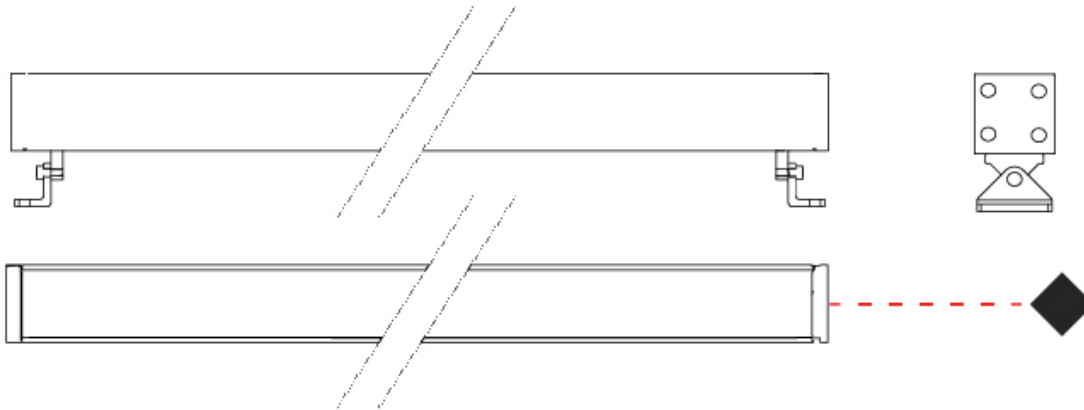

MINI CORNICHE SURFACE

E9W612-

PROJECT _____

TYPE _____

SPECIFIER _____

QUANTITY _____

DATE _____

E