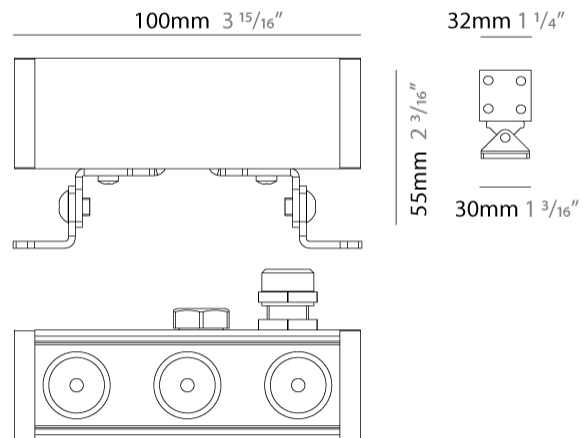

PROJECT
TYPE
SPECIFIER
QUANTITY
DATE

1. To build a product code in our configurator select the specify button on the base model # product page
2. To build a manual product code on this datasheet choose from the options listed below in blue font and add the suffix to the base model #

GENERAL

Series: Mini Corniche
Brand: Platek
Division: Exterior
Mounting Type: Surface
Mounting Location: Wall
Subcategory: Wallwash

PHYSICAL

Shape: Rectangle
Length (mm): 100
Length (in): 3 ¹⁵/₁₆
Width (mm): 32
Width (in): 1 ¹/₄
Height (mm): 32
Height (in): 1 ¹/₄
Extension (mm): 55
Extension (in): 2 ³/₁₆
Light Distribution: Adjustable / Direct
Weight (kg): 1.2
Weight (lbs): 2.6
Screws: A4 stainless steel
Diffuser: Clear tempered glass
Gasket: Gore-Tex valve to prevent condensation inside the fitting.
Fixture Finish: BLK / WHI / GRY / COR / ANT / BRZ
Fixture Material: Extruded Aluminum

ELECTRICAL

Lamp Type: LED
Total Output Wattage (W): 6
Dimming: Bluetooth technology or DMX
Control Gear: DMX
Driver Included: No
Driver Location: Remote
Driver Type: Constant Current - Universal
Driver Class: Class 2
Input Voltage (V): 120 - 277
Constant Current (MA): 500

LED

Number of LEDs: 4
Color Temperature (°K): RGBW
CRI: >80 CRI
Lamp Life (hrs): 60000
Special LEDs offerings: RGBW

OPTICAL

Optic°: 26 / 40 / ELL

RATINGS AND CERTIFICATIONS

Certified By: Certified for North American Standards
IP rating: IP65
IK Rating: IK07
Bug Rating: B1 U0 G0